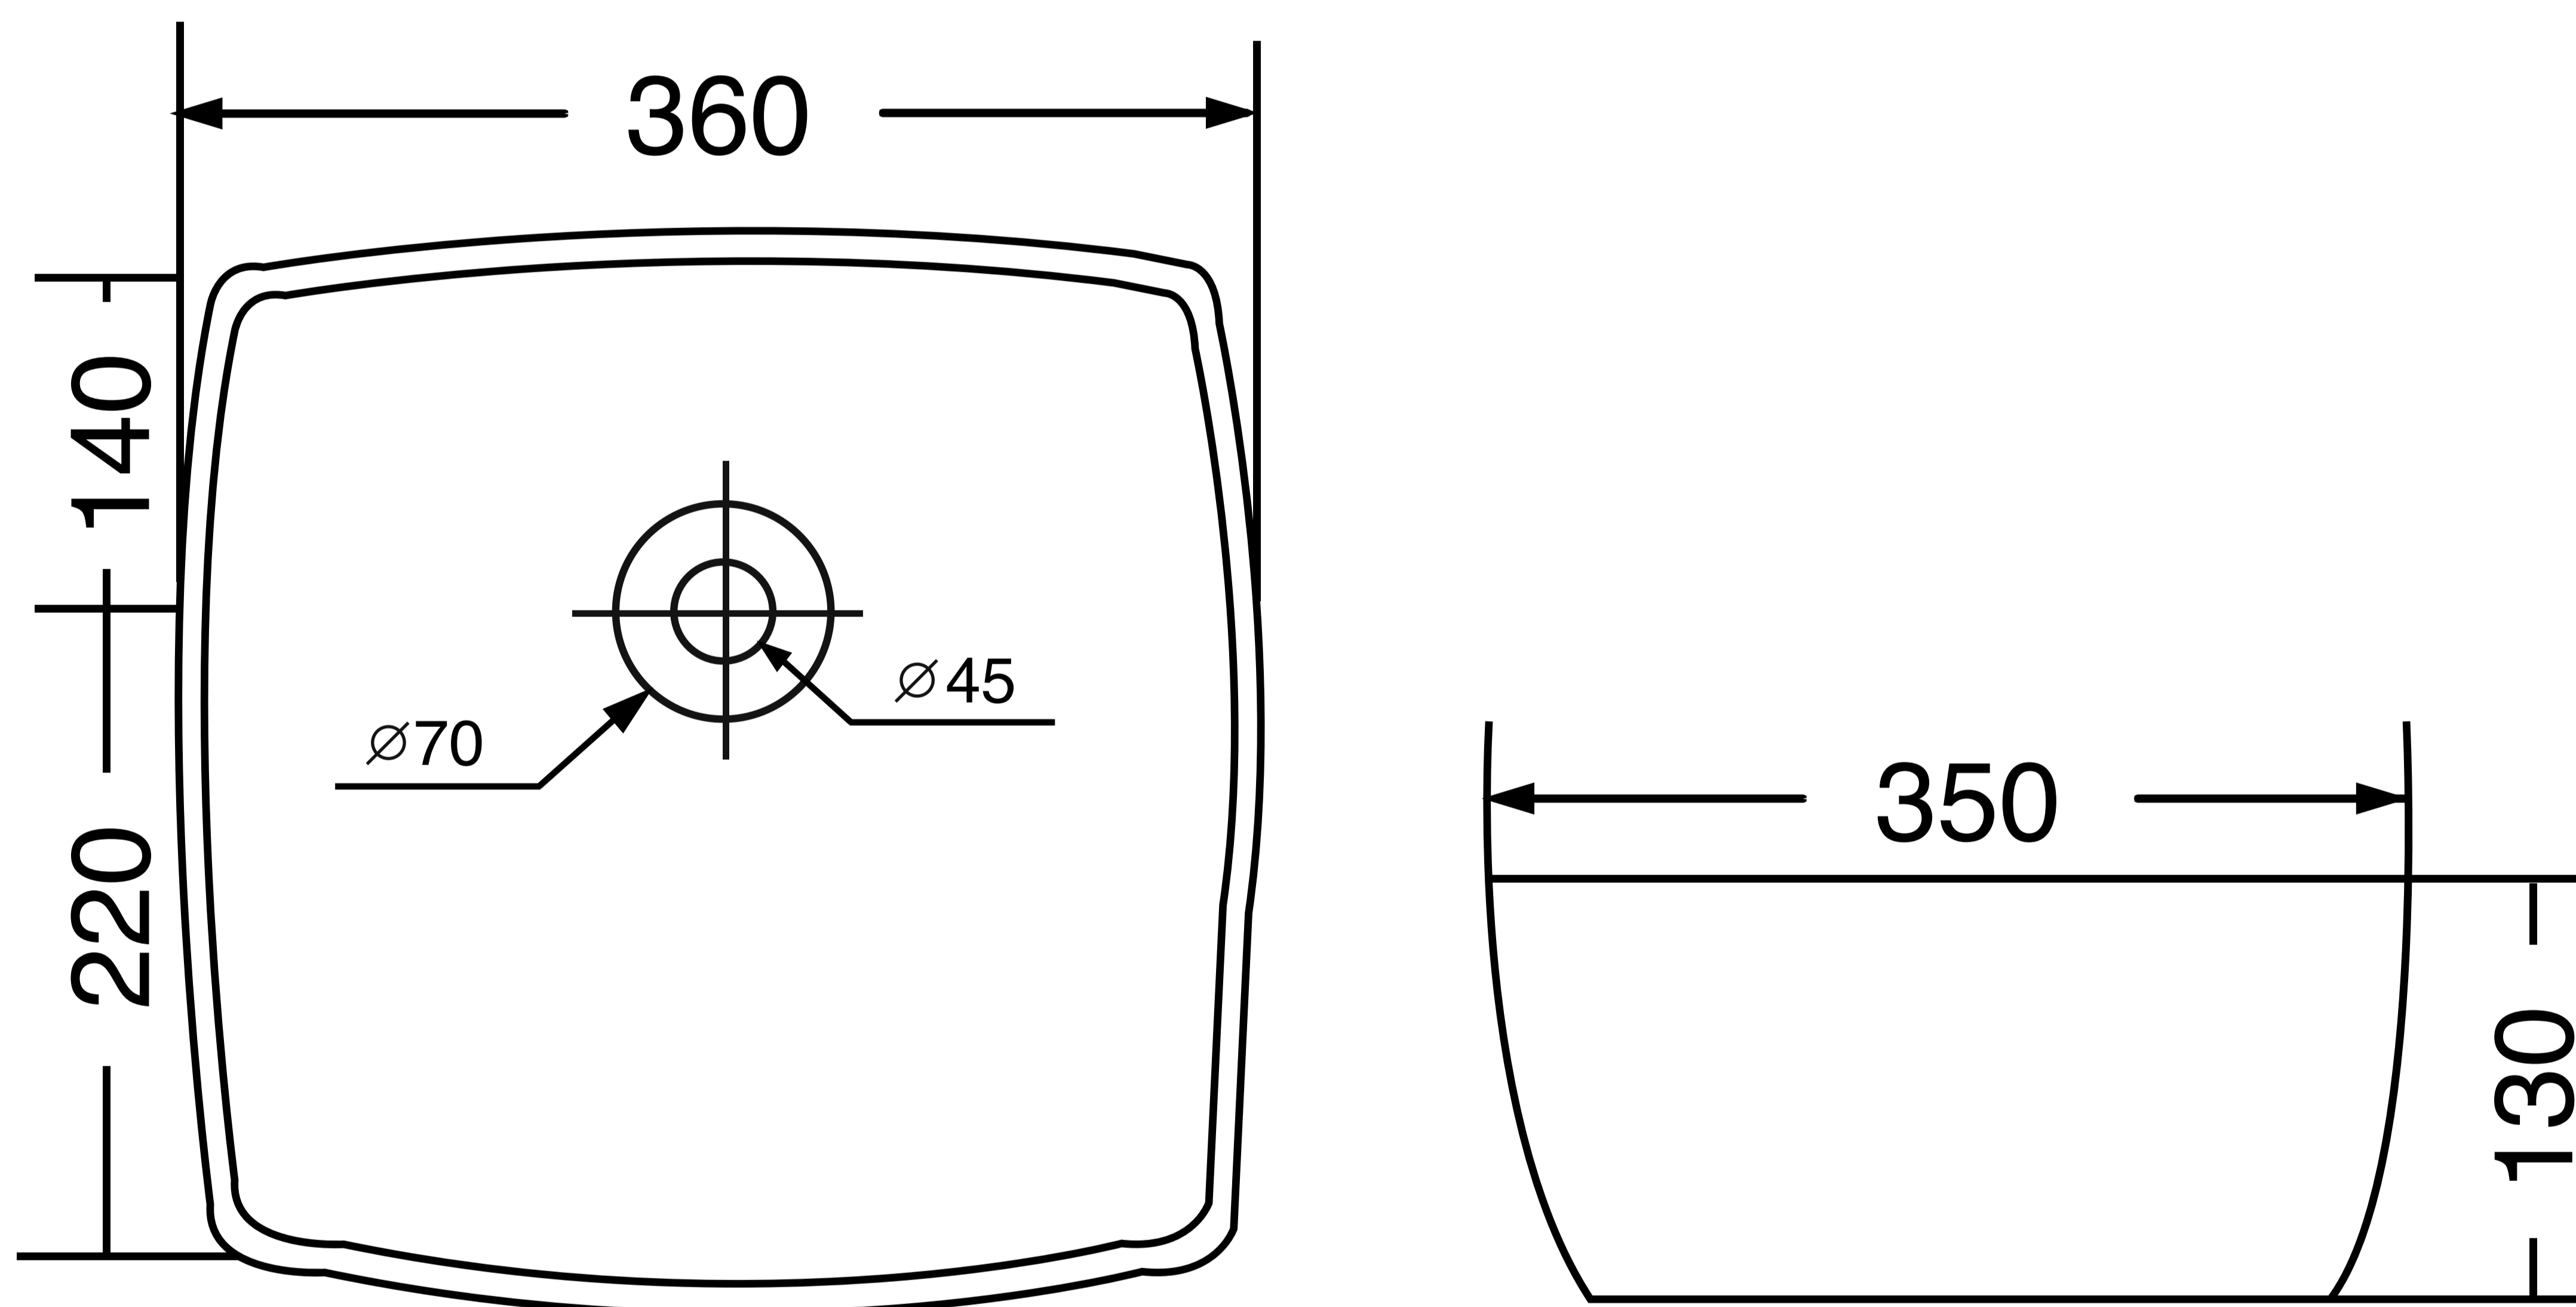

## Table Mounted Wash Basin

Product Code : 1773

Technical Drawing

All dimension are in **mm**